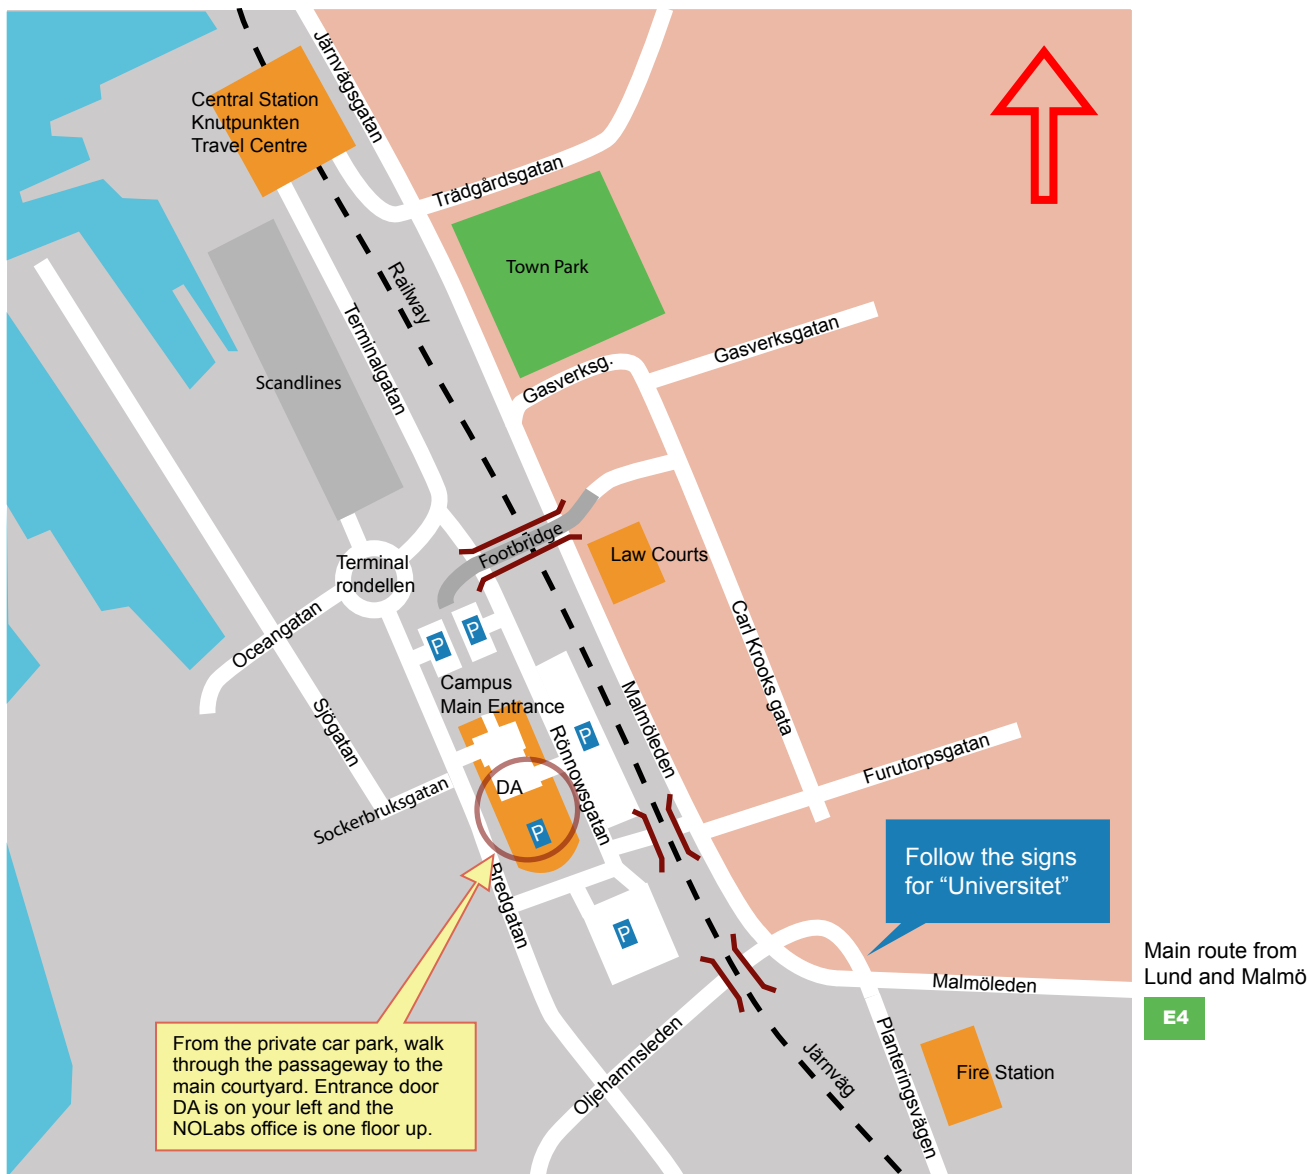

### Address:

NOLabs

Rönnowsgatan 8 (in the same building as Campus Helsingborg), Helsingborg

Main route from  
Stockholm and Gothenburg

E4

E6

### By foot from the Knutpunkten Travel Centre (train, bus, ferry):

NOLabs is centrally situated about 5 minutes walk from Knutpunkten in central Helsingborg. Follow the signs for "Universitet". Enter the Campus building via the main entrance and walk through the lobby to the courtyard. Entrance door DA is on your right and the NOLabs office is one floor up.

### By car:

Follow the signs for "Universitet". After leaving the main road, drive under the road and railway bridges and then turn right at the first traffic lights. Turn right again after about 100 m, just before reaching the Campus building, into Rönnowsgatan.

## Om du går från Knutpunkten (tåg, buss, båt):

NOLabs ligger centralt placerat ca 5 minuters skön promenad från Knutpunkten i centrala Helsingborg. Följ gångvägen från Knutpunkten till Campus huvudentré.